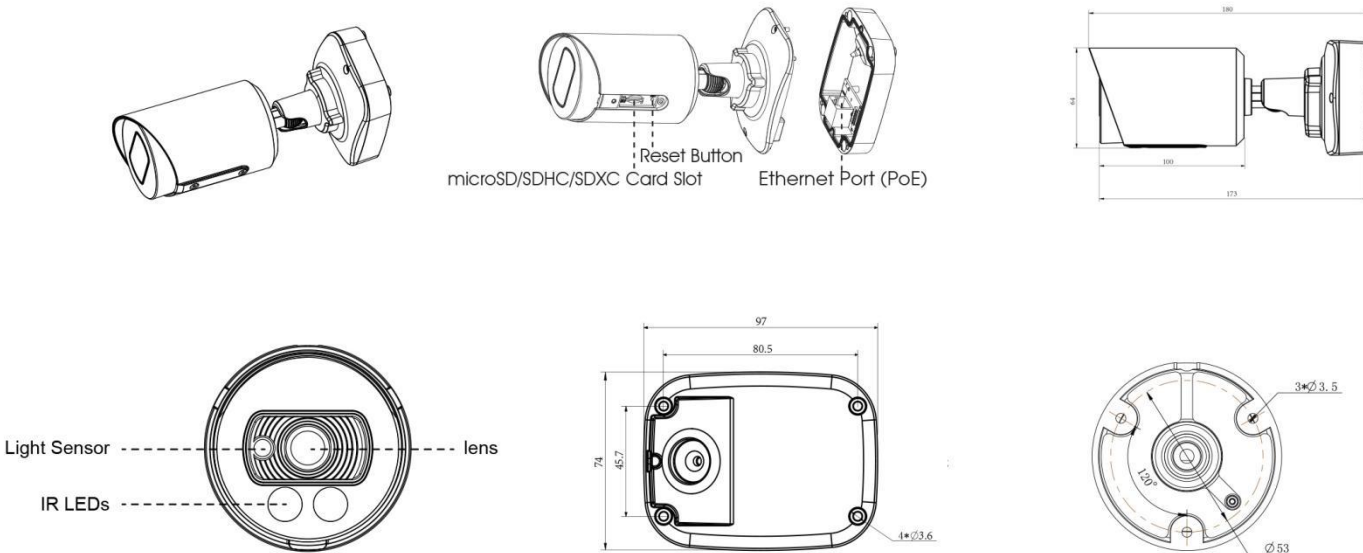

H.265+ Vandal-proof Mini Bullet Network Camera

Structure Diagrams

Cable Out Version

Junction Box Version

Units: mm

Accessories Support

A01 Pole Mount

Weight: 720g
Dimensions: 170*51.5*152.6mm

A02 Internal Corner Bracket

Weight: 540g
Dimensions: 170*23.2*205.3mm

A03 External Corner Bracket

Weight: 900g
Dimensions: 170*152.6*76.3mm

Milesight Technology Co.,Ltd. | www.milesight.com

Contact Us: sales@milesight.com support@milesight.com