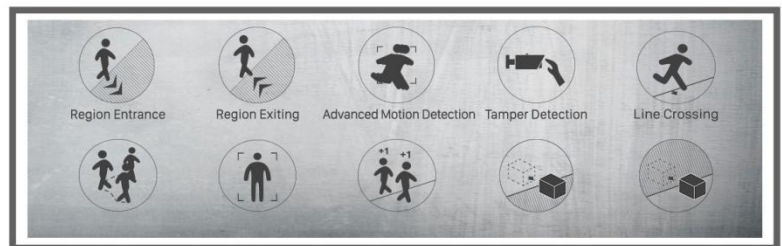

H.265⁺ Vandal-proof Mini Bullet Network Camera

DATASHEET

KEY FEATURES

- ▶ **Smart Stream** (Bandwidth, storage and bit rate save with Smart Stream ON, eg, H.265⁺ save 70%~80% bandwidth of H.264.)
- ▶ **Powerful IR LEDs** (Equipped with 3rd generation dot matrix IR LEDs, guaranteeing excellent image quality, long lifespan and energy efficiency.)
- ▶ **Advanced Functions** (Boasting to support various advanced functions such as HLC, Defog, ROI.)
- ▶ **256G** (Supporting ultra-large external microSD/SDHC/SDXC card storage up to 256G.)
- ▶ **Adjustable 3-Axis Bracket** (Providing a robust mounting platform for angle adjustments on a 3-axis plane.)

Video Content Analysis

Milesight VCA with 10 detection modes provides advanced, accurate smart video analysis for Milesight network cameras, enabling the comprehensive surveillance function and quicker response to different monitoring scenes.

140dB Super WDR

Milesight's sensor-based WDR technology allows the camera to record greater scene details with true color reproduction even under the extreme back light and high contrast conditions. The ratio that the brightest light signal values divided by the darkest light signal values is up to 140dB.