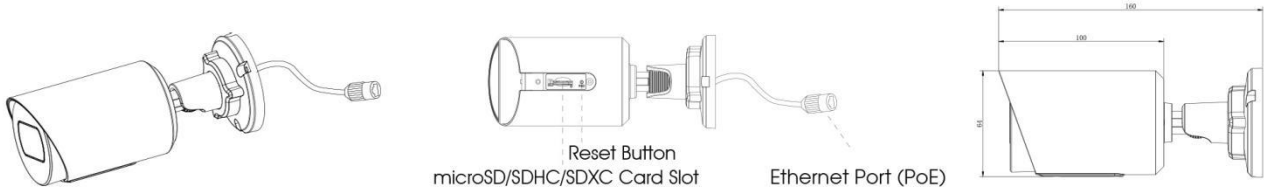

H.265+ Vandal-proof Mini Bullet Network Camera

Structure Diagrams

Cable Out Version