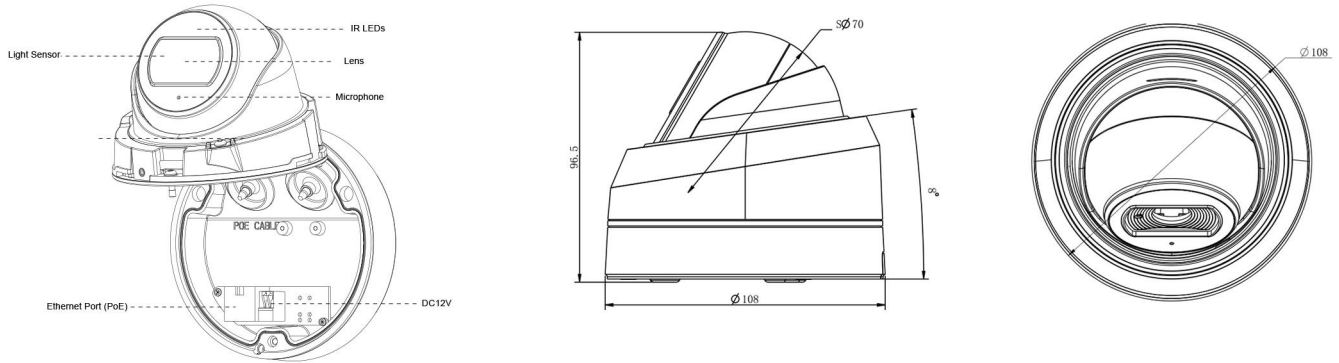

H.265 Weather-proof Mini Dome Network Camera

Structure Diagrams

Junction Box Version