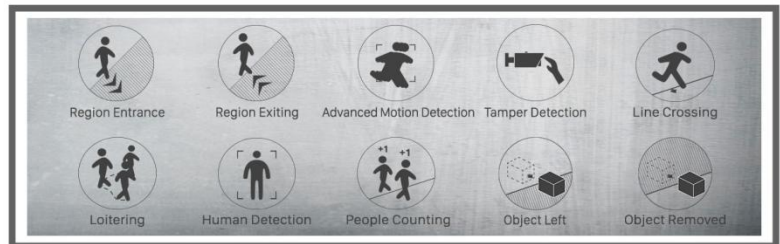

2/5 Megapixel H.265 Weather-proof Mini Dome Network Camera

IP67

IK10

MS-C2975-PB/MS-C5375-PB

DATASHEET

KEY FEATURES

- ▶ **Smart Stream** (Bandwidth, storage and bit rate are saved with Smart Stream ON, eg, H.265+ saves 70%~80% bandwidth that of H.264.)
- ▶ **Smart IR II** (Combining the High Beam and Low Beam to adjust IR intensity to fit different lighting conditions.)
- ▶ **Advanced Functions** (Boasting to support various advanced functions such as HLC, Defog, ROI.)
- ▶ **Built-in Microphone** (Supporting audio function to hear what is happening in front of the camera.)
- ▶ **SIP** (Session Initiation Protocol. Providing audio/alarm/intercom and video streaming for mobile phones and video phones.)
- ▶ **3-Axis Mechanical Design** (Featuring 3-axis mechanical design for fast and easy adjustment of the camera's viewing angle.)

Video Content Analysis

Milesight VCA with 10 detection modes provides advanced, accurate smart video analysis for Milesight network cameras, enabling the comprehensive surveillance function and quicker response to different monitoring scenes.