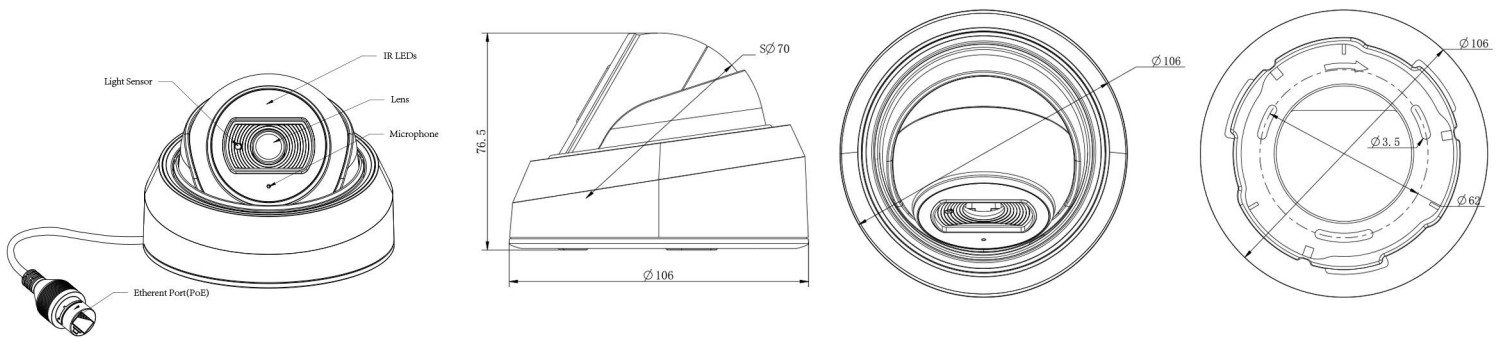

V7.11

H.265 Weather-proof Mini Dome Network Camera

Structure Diagrams

Junction Box Version

Cable Out Version

Units: mm

Accessories Support

A01 Pole Mount

Weight: 720g
Dimensions: 170*51.5*152.6mm

A02 Internal Corner Bracket

Weight: 540g
Dimensions: 170*23.2*205.3mm

A03 External Corner Bracket

Weight: 900g
Dimensions: 170*152.6*76.3mm

A71 Wall Mount

Weight: 531g
Dimensions: 162*124*78 mm