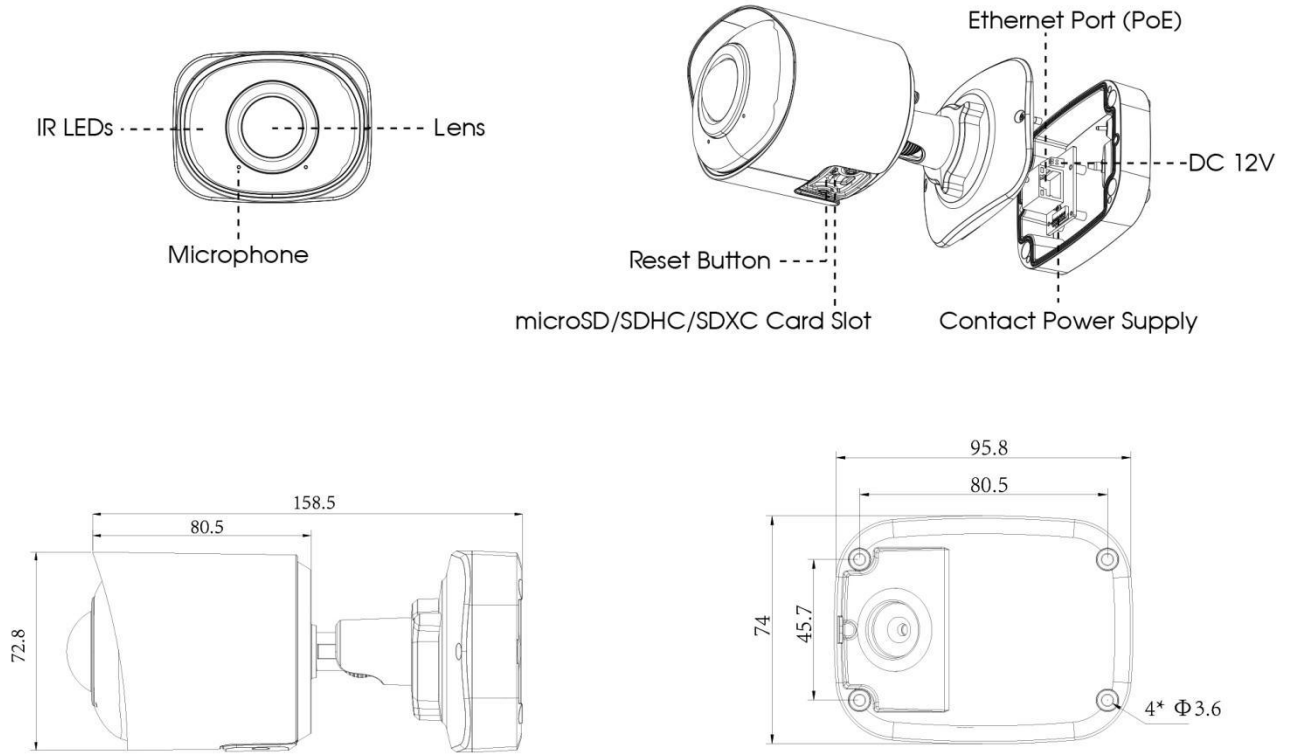

4K 180° Panoramic H.265 Mini Bullet Network Camera

Structure Diagrams

Units: mm

Accessories Support

A01 Pole Mount

Weight: 720g
Dimensions: 170*51.5*152.6mm

A02 Internal Corner Bracket

Weight: 540g
Dimensions: 170*23.2*205.3mm