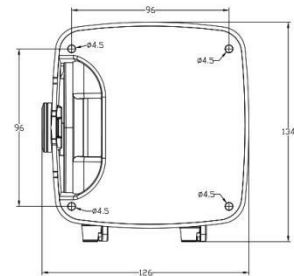

H.265 Remote Focus&Zoom Pro Bullet Network Camera

Structure Diagrams

Units: mm

Accessories Support

A01 Pole mount with stainless steel straps

Weight: 720g
Dimensions: 170*51.5*152.6mm

A01-N Pole mount with stainless steel straps

Weight: 730g
Dimensions: 170*51.5*152.6mm

A02 Corner bracket

Weight: 540g
Dimensions: 170*23.2*205.3mm

A03 Corner bracket

Weight: 900g
Dimensions: 170*152.6*76.3mm

A62 Junction box

Weight: 510g
Dimensions: 134*127*40mm