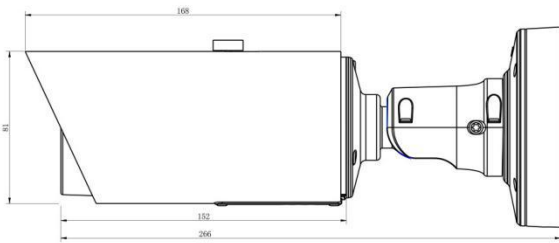

H.265 Remote Focus&Zoom Pro Bullet Network Camera

Structure Diagrams

Units: mm

Accessories Support

A01 Pole mount with stainless steel straps

Weight: 720g
Dimensions: 170*51.5*152.6mm

A01-N Pole mount with stainless steel straps