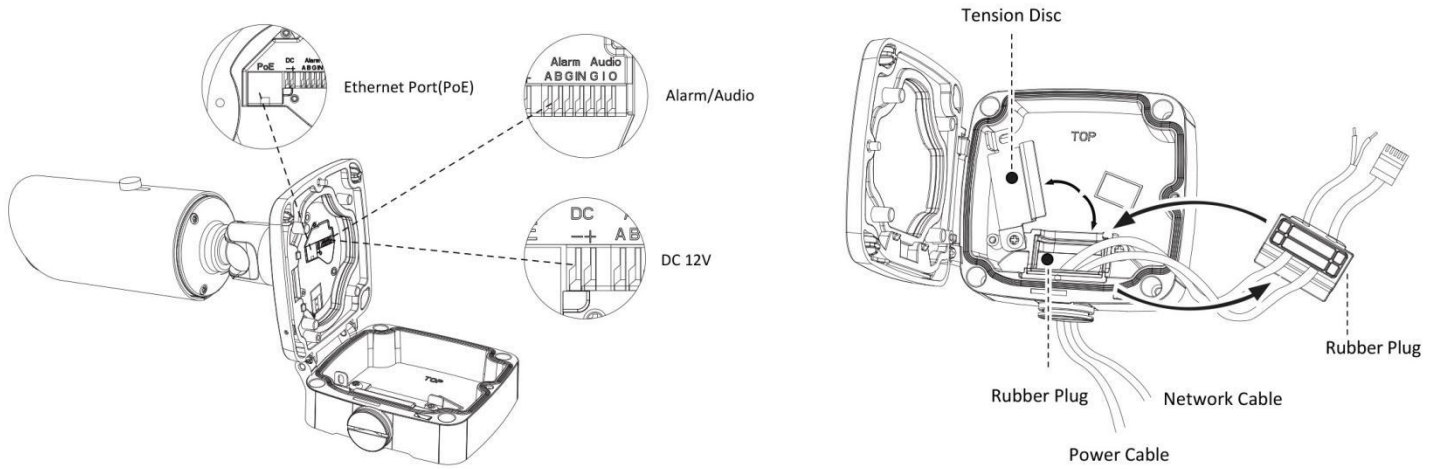

H.265 Remote Focus&Zoom Pro Bullet Network Camera

Structure Diagrams

Units: mm

Accessories Support

A01 Pole mount with stainless steel straps

Weight: 720g
Dimensions: 170*51.5*152.6mm

A01-N Pole mount with stainless steel straps

Weight: 730g
Dimensions: 170*51.5*152.6mm

A02 Corner bracket

Weight: 540g
Dimensions: 170*23.2*205.3mm

A03 Corner bracket

Weight: 900g
Dimensions: 170*152.6*76.3mm

A62 Junction box

Weight: 510g
Dimensions: 134*127*40mm