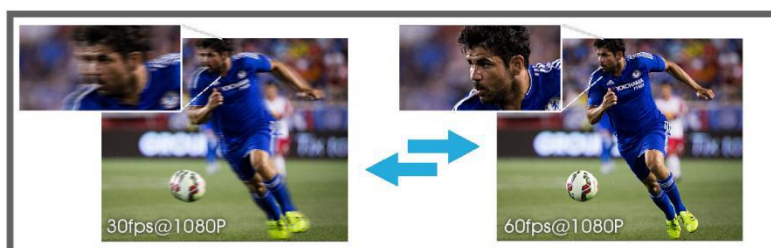

140dB Super WDR

Milesight's sensor-based WDR technology allows the camera to record greater scene details with true color reproduction even under the extreme back light and high contrast conditions. The ratio that the brightest light signal values divided by the darkest light signal values is up to 140dB.

60fps

The camera offers super high frame rate up to 60fps@1080P resolution which is double the number of frames offered by conventional HD network cameras. This technology enables the camera to capture stable and latency free clear images on fast moving objects.