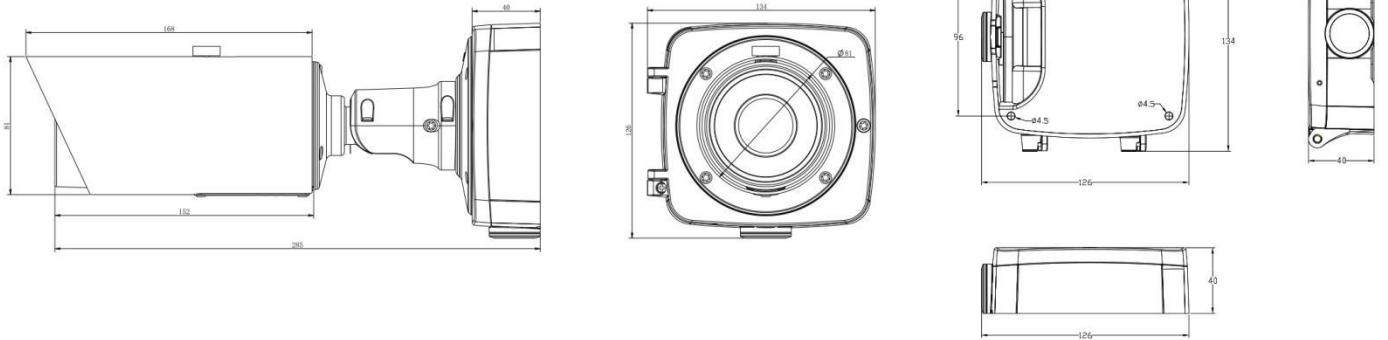

4K H.265 Motorized Pro Bullet Network Camera

Structure Diagrams

Units: mm

Accessories Support

A01 Pole Mount

Weight: 720g
Dimensions: 170*51.5*152.6mm

A02 Internal Corner Bracket

Weight: 540g
Dimensions: 170*23.2*205.3mm

A03 External Corner Bracket

Weight: 900g
Dimensions: 170*152.6*76.3mm

A62 Junction Box

Weight: 510g
Dimensions: 134*127*40mm

Naming Convention

Milesight Technology Co.,Ltd. | www.milesight.com

Contact Us: sales@milesight.com | support@milesight.com