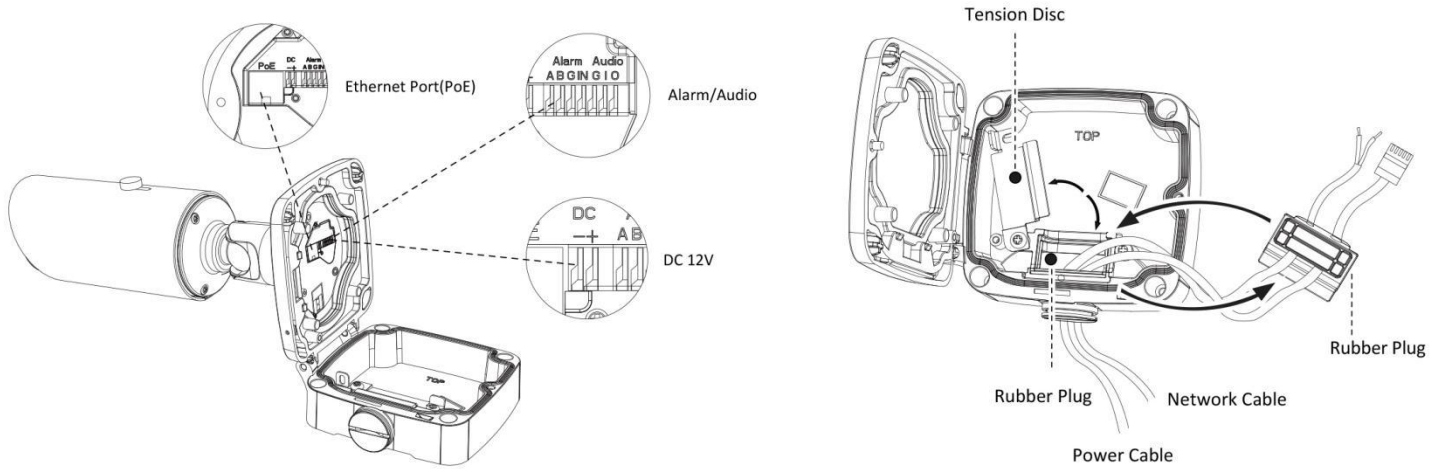

4K H.265 Motorized Pro Bullet Network Camera

Structure Diagrams

Units: mm

Accessories Support

A01 Pole Mount

Weight: 720g
Dimensions: 170*51.5*152.6mm

A02 Internal Corner Bracket

Weight: 540g
Dimensions: 170*23.2*205.3mm

A03 External Corner Bracket

Weight: 900g
Dimensions: 170*152.6*76.3mm

A62 Junction Box

Weight: 510g
Dimensions: 134*127*40mm