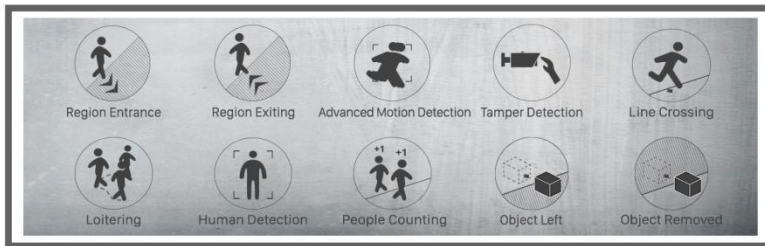

4K H.265 Motorized Pro Bullet Network Camera

IP67 + IK10

Motorized Lens

MS-C8162-F(I)PB/MS-C8262-F(I)PB

DATASHEET

KEY FEATURES

- ▶ **Smart Stream** (Bandwidth, storage and bit rate save with Smart Stream ON, eg. H.265+ save 70%~80% bandwidth of H.264.)
- ▶ **Smart IR II** (Combining of the High Beam and Low Beam to adjust IR intensity to fit different lighting conditions.)
- ▶ **HLC** (High Light Compensation. Improving image visibility under strong light sources.)
- ▶ **Defog** (Defog technology. Restoring clear images in hazy and foggy weather.)
- ▶ **Integrated Cable Management** (Combining the power interface, PoE port, and other interfaces in the base neatly.)
- ▶ **128G** (Supporting ultra-large external microSD/SDHC/SDXC card storage up to 128G.)

30fps@4K

Providing 4K HD resolution with frame rate of 30fps, the camera performs well in catching detailed image regardless of the moving speed.

Video Content Analysis

Milesight VCA with 10 detection modes provides advanced, accurate smart video analysis for Milesight network cameras, enabling the comprehensive surveillance function and quicker response to different monitoring scenes.

120dB Super WDR

Milesight's sensor-based WDR technology allows the camera to record greater scene details with true color reproduction even under the extreme back light and high contrast conditions. The ratio that the brightest light signal values divided by the darkest light signal values is up to 120dB.

P-Iris

By adjusting the most suitable aperture position, to fully use the best part of the lens, P-Iris can control iris more precisely, offering no diffraction under strong light to give you a more clear scene with depth of view.