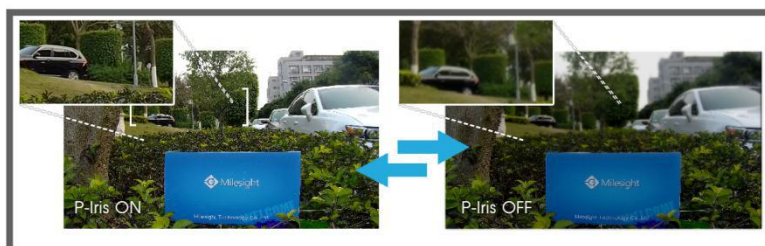

30fps@4K

Providing 4K HD resolution with frame rate of 30fps, the camera performs well in catching detailed image regardless of the moving speed.

Video Content Analysis

Milesight VCA with 10 detection modes provides advanced, accurate smart video analysis for Milesight network cameras, enabling the comprehensive surveillance function and quicker response to different monitoring scenes.

120dB Super WDR

Milesight's sensor-based WDR technology allows the camera to record greater scene details with true color reproduction even under the extreme back light and high contrast conditions. The ratio that the brightest light signal values divided by the darkest light signal values is up to 120dB.